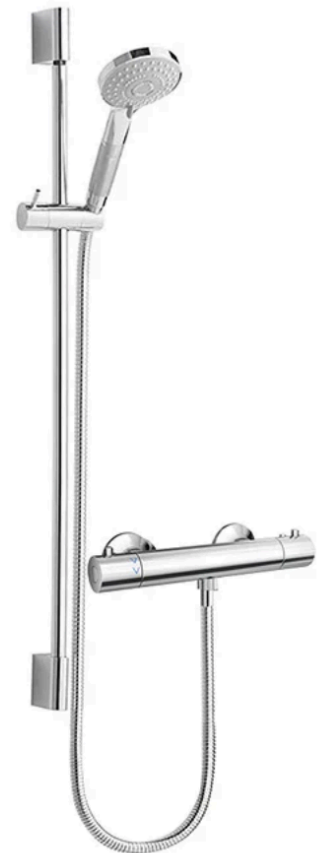

Name: Contract Exposed Thermostatic
Shower Valve & Riser Kit
Code: KT.511CE-1
Net Price: **£177.00**

Prices Exclude VAT