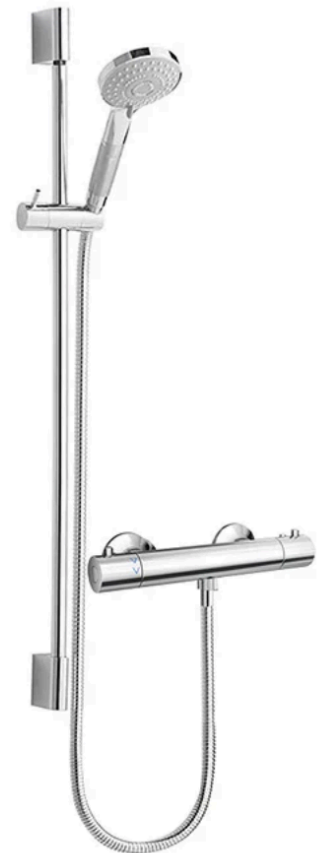

Name: Contract Square
Size: 530x425mm
Code: SQBASIN
Net Price: **£72.07**

Options:
Bottle Trap: **£21.32**
Counter Top

Name: Contract M+
Size: 520x400mm
Code: P015
Net Price: **£99.20**

Options:
Bottle Trap: **£21.32**
Vanity Unit: **£136.80**
Finishes:

Name: Contract BTW Rimless WC & Soft
Close Seat

Code: BTWPANSEAT
Net Price: **£104.73**

Options:
Concealed Cistern **£78.15**

Flush Plate
Square or
Round Buttons **£22.51**

Total WC £205.39

Name: Contract Wall Hung Rimless WC &
Soft Close Seat

Code: WHPANSEAT
Net Price: **£114.67**

Options:
Concealed Cistern
With Frame **£141.84**

Flush Plate
Square or
Round Buttons **£22.51**

Total WC £279.02

Prices Exclude VAT

Showers

Name: Shower Panel (8mm Glass) & Tray with Anti Slip
Finish: Chrome / White
Code: SCREEN+TRAY
Net Price: **£380.00**

Options:
Steel tray upgrade **£100.00**
Sizes:
Glass Width: 700-1800mm
Tray Sizes: 700-1800mm x 700x900mm

Name: Contract Exposed Exposed
Shower Valve with
Showerpipe Kit Overhead &
Riser
Code: EXPSHWPIPE-CP
Net Price: **£99.45**