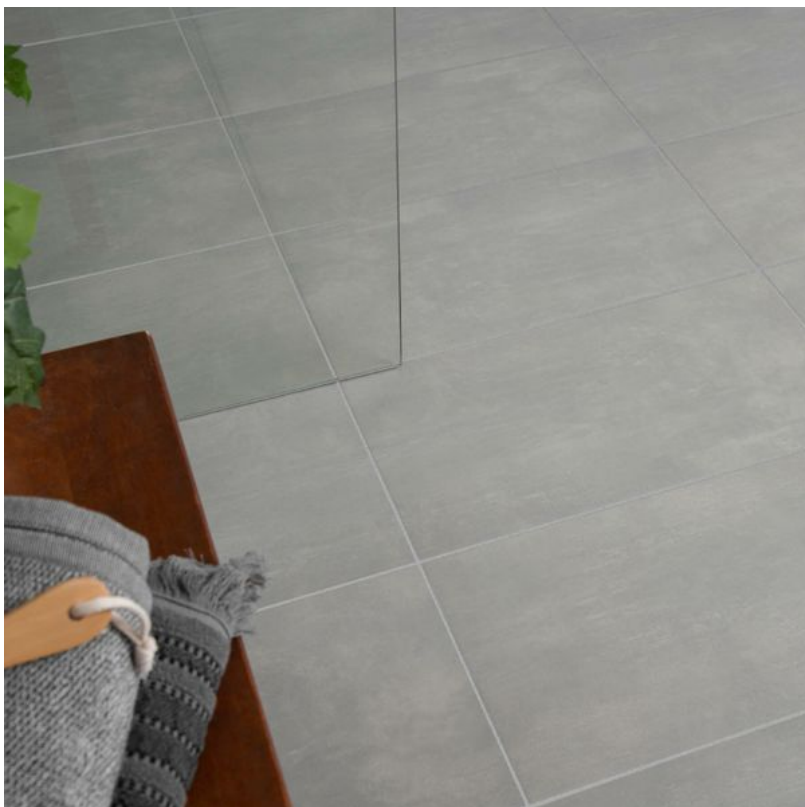

Name: Concrete Grey Effect 600x300mm
Finish: Matt
Material: Porcelain
Code: GREY6030
Net Price: **£16.00 Per M2**

Suitable for walls and floor