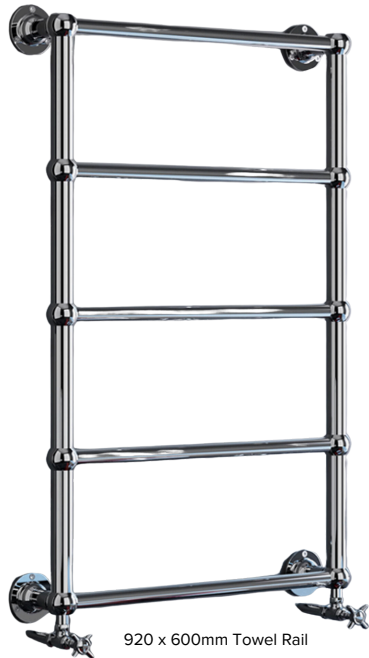

Toilet Roll Holder (WU-CV-WCH)

Wall Mounted WC & Seat (WU-CV-WC)

DOWNTON

A classic collection of bathroom products, offering everything from taps and showers to toilets and basins, designed with timeless traditional style.

Low Level WC Complete inc. Grey Seat

Pair Basin Taps (WU-DT-D2TH)

3 Hole Basin Deck Mixer & Waste (WU-DT-D3TH)

580mm Basin & Pedestal (WH-DO-580-XTH+WH-DO-4)

High Level WC Complete inc. Grey Seat

920 x 600mm Towel Rail

Shower Set (WU-DT-SHOWER)

Bath Shower Mixer Deck Mounted (WU-DT-DBSM)

CUSTOM OPTIONS

Comprehensive range of products, including toilets, baths, shower enclosures, and trays

All shower enclosures are available in a variety of configurations, including different panel setups, return panels, and a range of glass finishes such as Clear, Low Iron, Bronze, Grey, Black, Satin, Textured, and options with metal or fabric inlays.