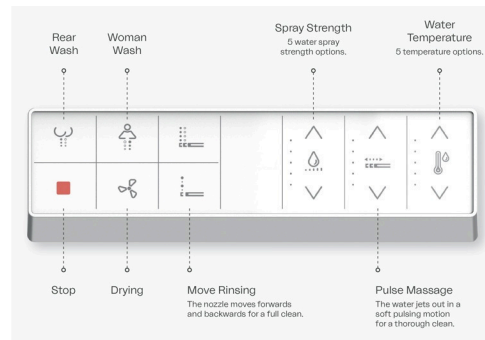

Available in 900x900mm, 1200x900mm, 1200x800mm, 1400x800mm, 1400x900mm, 1600x900mm & 1700x800mm

TAPS

A luxurious collection of taps featuring a sleek, modern design with a knurled handle, available in Chrome, Brushed Brass, and Matte Black finishes.

Brushed Brass
Mono Basin Mixer & Waste (WH-JE-BASBB)
Tall Mono Basin Mixer & Waste (WH-JE-TBASBB)
Freestanding Bath Shower Mixer (WH-JE-FSBSMBB)

PRIDE

A striking, Japanese-style washer WC featuring a remote control and customizable comfort settings

Introducing our innovative Wall Hung Rimless Washer Bidet WC, the ultimate in smart toilet technology.

This washer toilet features auto wash and blow dryer functions, providing a hands-free and hygienic experience. The heated water and auto de-scaling capabilities ensure a comfortable and clean wash every time. Plus, the built-in night light adds a touch of convenience for late-night trips to the bathroom. The easy to remove, anti-bacterial seat, along with manual and Bluetooth remote control functions, makes maintenance and control a breeze. With an easy clean glaze and rimless design, cleaning is made simple and thorough. And with its 4/2.6ltr Eco flush, you can rest assured that you're making an environmentally-friendly choice.