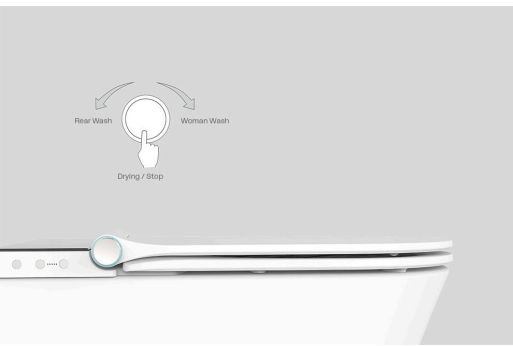

Introducing our innovative Wall Hung Rimless Washer Bidet WC, the ultimate in smart toilet technology.

This washer toilet features auto wash and blow dryer functions, providing a hands-free and hygienic experience. The heated water and auto de-scaling capabilities ensure a comfortable and clean wash every time. Plus, the built-in night light adds a touch of convenience for late-night trips to the bathroom. The easy to remove, anti-bacterial seat, along with manual and Bluetooth remote control functions, makes maintenance and control a breeze. With an easy clean glaze and rimless design, cleaning is made simple and thorough. And with its 4/2.6ltr Eco flush, you can rest assured that you're making an environmentally-friendly choice.

Say goodbye to traditional toilets and upgrade to the future of bathroom technology with our Wall Hung Rimless