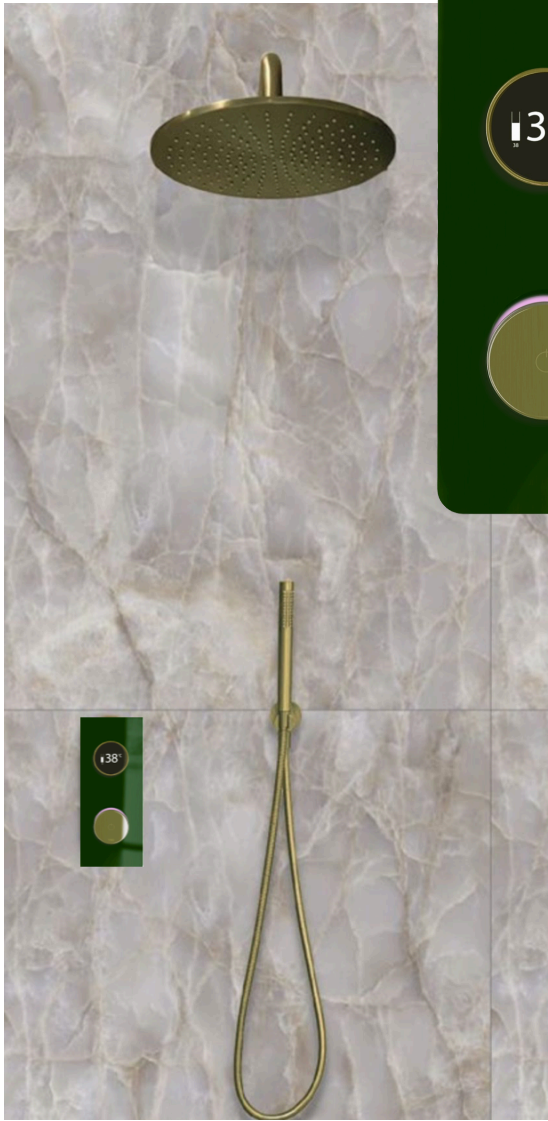

Shower Set (WU-C-SK)

Dual Flush Plate (to suite Tece Cistern) (WU-C-FP)

8 Litre Bin (WU-C-L-B)

Wall Mounted WC & Seat (WU-C-WC)

WC Roll Holder (WU-C-WCH)

Shower Tray in multiple sizes (WU-CV-ST)

1200 x 500mm Towel Rail (WU-CT-TR-1200500)

Digital Shower & Bath Filler Set (WU-L-SK)

Toilet Roll Holder (WU-L-WCH)

Shower Tray in multiple sizes (WU-L-ST)

Countertop Basin 460x330x135mm (WU-L-CB)

Wall Mounted WC & Seat (WU-L-WC)

8 Litre Bin (WU-L-B)

Floor Bath Shower Mixer (WU-L-FS)

Dual Flush Plate (WU-L-FP)

2 Hole Basin Wall Mixer (WU-L-2TH)

COVENANCE

A premium collection of bathroom products, ranging from taps and showers to toilets and basins, elegantly designed in Covenance's signature black and green palette.

Shower Tray in multiple sizes (WU-CV-ST)

Basin 3 Hole Wall Mixer (WU-CV-L-W3TH)

Digital Shower Set (WU-CV-SK)

Dual Flush Plate (WU-CV-FP)

Digital Shower & Bath Filler Set (WU-CV-SK)

Countertop Basin 570x370x120mm (WU-CV-CB)