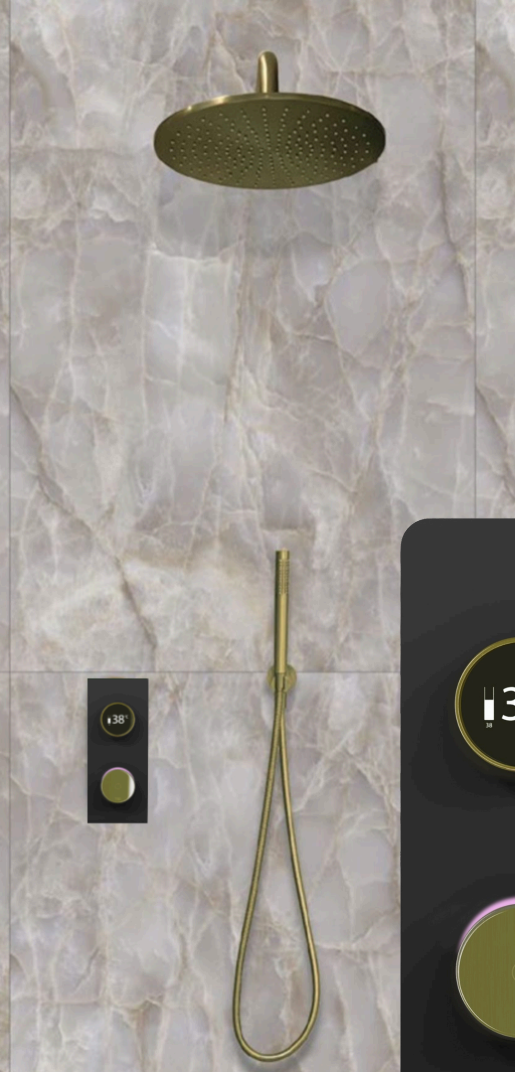

A timeless modern collection of bathroom products, featuring everything from taps and showers to toilets and basins, elegantly crafted in chrome and white marble.

Countertop Basin 480x370x135mm (WU-C-CB)

Shower Set (WU-C-SK)

Dual Flush Plate (to suite Tece Cistern) (WU-C-FP)

8 Litre Bin (WU-C-L-B)

Wall Mounted WC & Seat (WU-C-WC)

WC Roll Holder (WU-C-WCH)

Shower Tray in multiple sizes (WU-CV-ST)

1200 x 500mm Towel Rail (WU-CT-TR-1200500)

Basin Mono Mixer (WU-C-MM)

LIFESTYLE

An exquisite range of luxury bathroom products, from taps and showers to toilets and basins, beautifully designed in Whisper's signature black and gold finish.

Digital Shower Set (WU-L-SK)

Digital Shower & Bath Filler Set (WU-L-SK)

Toilet Roll Holder (WU-L-WCH)

Shower Tray in multiple sizes (WU-L-ST)

Countertop Basin 460x330x135mm (WU-L-CB)

Wall Mounted WC & Seat (WU-L-WC)

8 Litre Bin (WU-L-B)