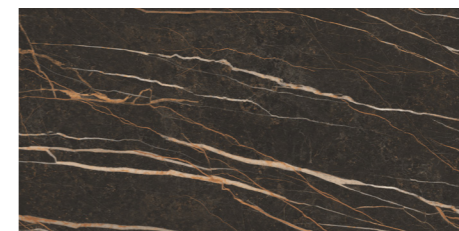

802403 1198x598x8m

Ceppo Nuovo Graphite

802493 2800x1200x6mm

802352 1197x597x8mm

Travertino

802498 2750x1200x6mm

802404 1198x598x8mm

Pleasure Brown