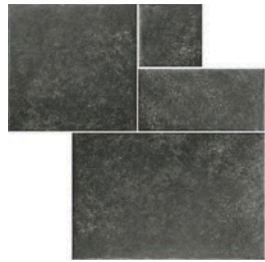

Black

Light Beige

Light Grey

White

Size: 800x800x9mm

Featured: K2 Stone - Light Beige

modular

A new modular flooring collection is combined with premium textures and chamfered edges across six authentic stone effects. Made from high quality porcelain with an R11 slip resistance, this superior collection is also suitable for external use. Each colourway is sold as a pack in a mix of four sizes.