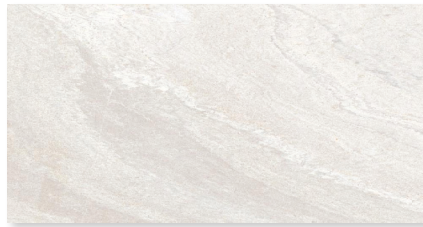

sahara

Create the natural look in your home with these stunning porcelain stone-effect tiles. They will add a chic, modernistic feel to any room. Suitable for both walls and floors, using varying shades and the blanco linear decor tile you can create complementary, contemporary spaces within your home.

Blanco*

Size: 625x320x9mm
*Suitable for both walls and floors.