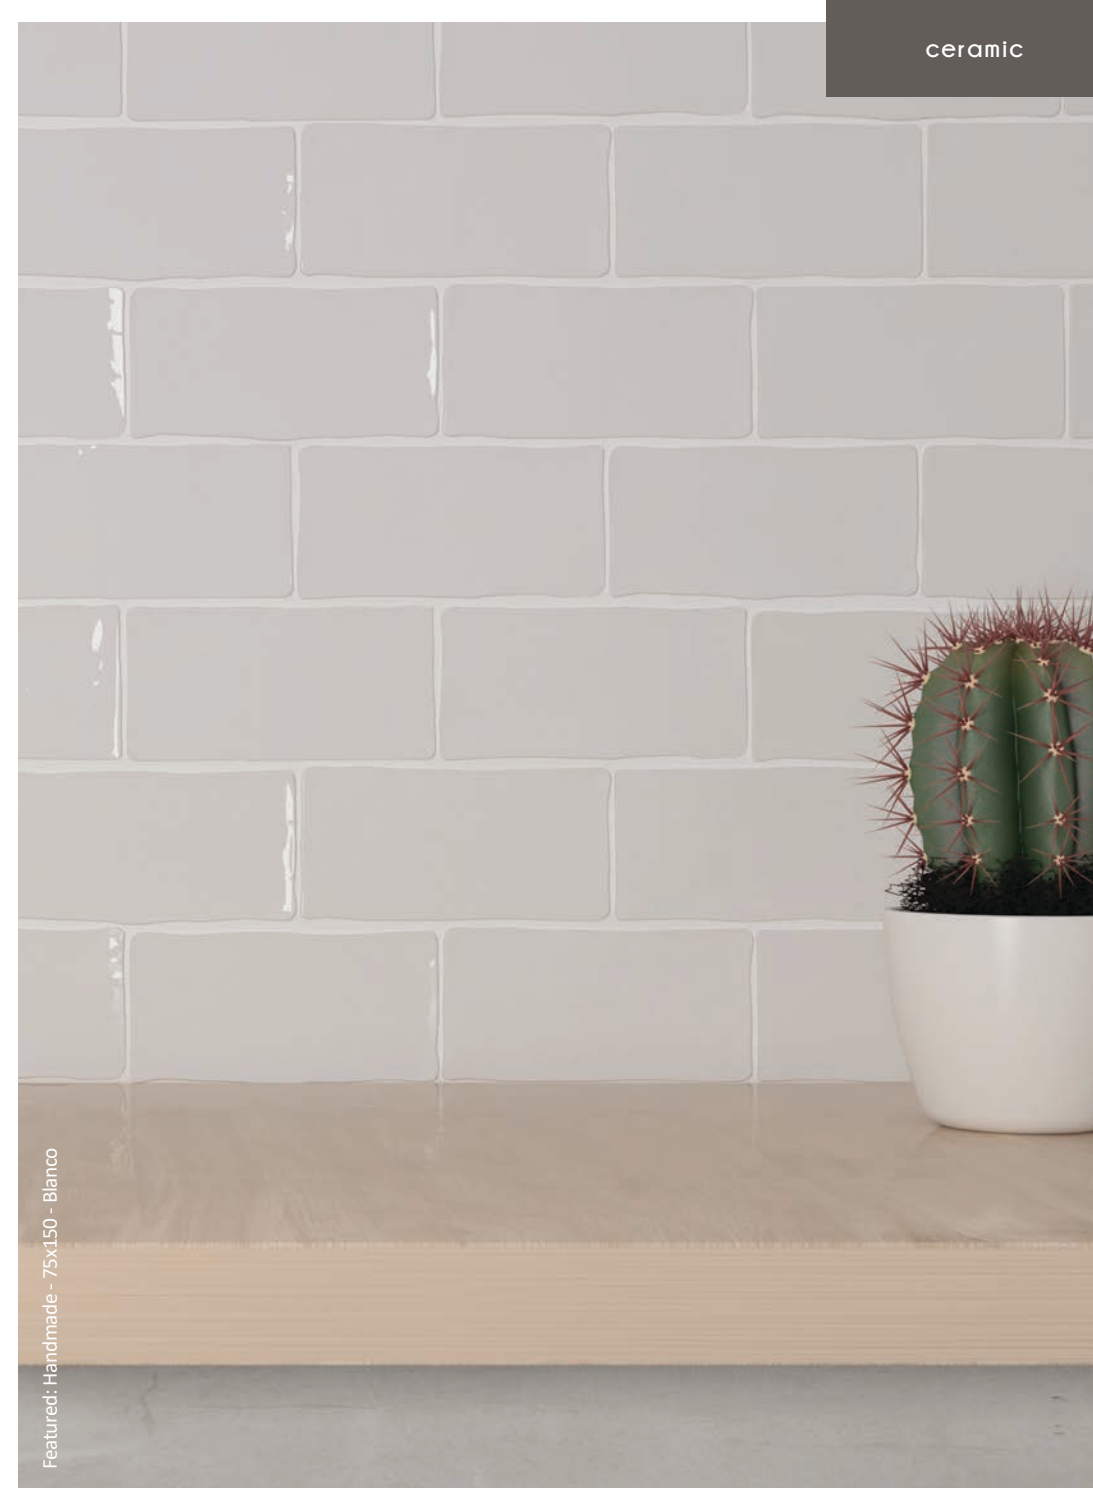

Blanco

Nero

Size: 150x75x7mm

Panacotta

Griggo

Size: 300x75x7mm

Featured: Handmade - 75x150 - Blanco

splendours