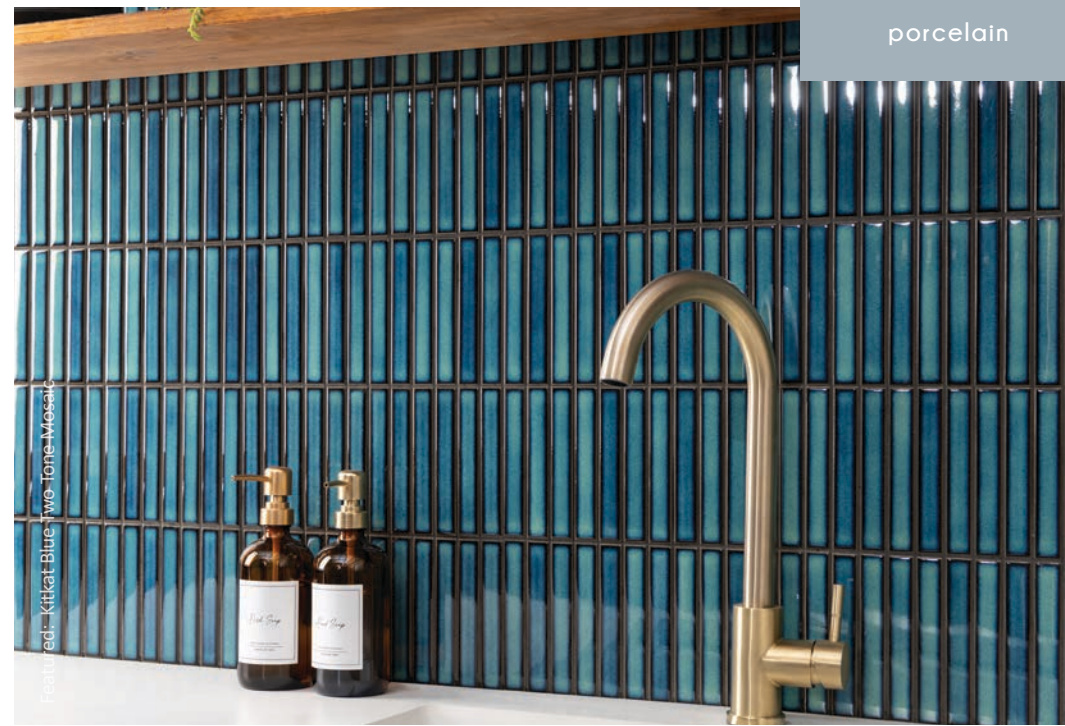

*Available in both Matt & Gloss

Featured: Pixel - Chequer Hexagon

kitkat mosaic

Welcoming KitKat Mosaic, a striking Japandi-inspired mosaic tile, showcasing a stacked kitkat design, boasting a porcelain build and two-tone effect along the tile edges, perfect for adding depth and character to interior walls and floors with its 296x299mm format and 8mm thickness.

White

Blue Two Tone

Blue

Size: 299x296x8mm

porcelain

Featured: KitKat Blue Two Tone Mosaic

Featured: KitKat White Mosaic

An unbeatable collection of wall and floor tiles from the leading manufacturers, suited for all your home improvement needs.

A whole spectrum of colours in various materials such as Porcelain, Ceramic, Natural Stone and even Luxury Vinyl, each with a wide variety of finishes, colours and effects to choose from, allowing you to personalise your home.