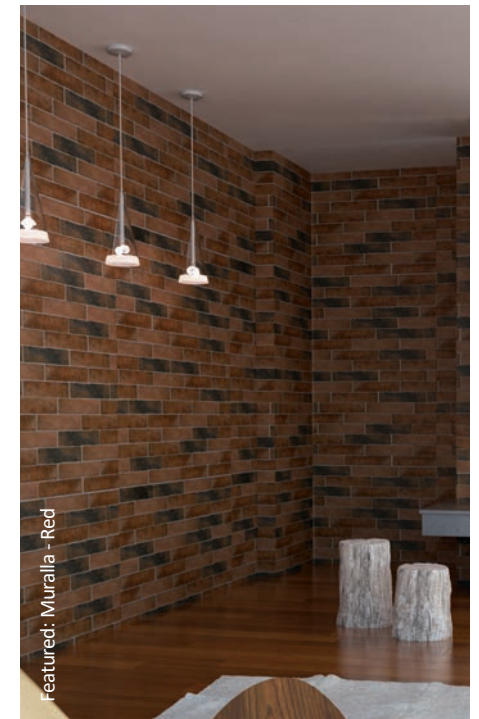

White

Grey

Red

Beige

Size: 280x75x8mm

Featured: Muralla - Beige

Featured: Muralla - Grey

Featured: Muralla - Red