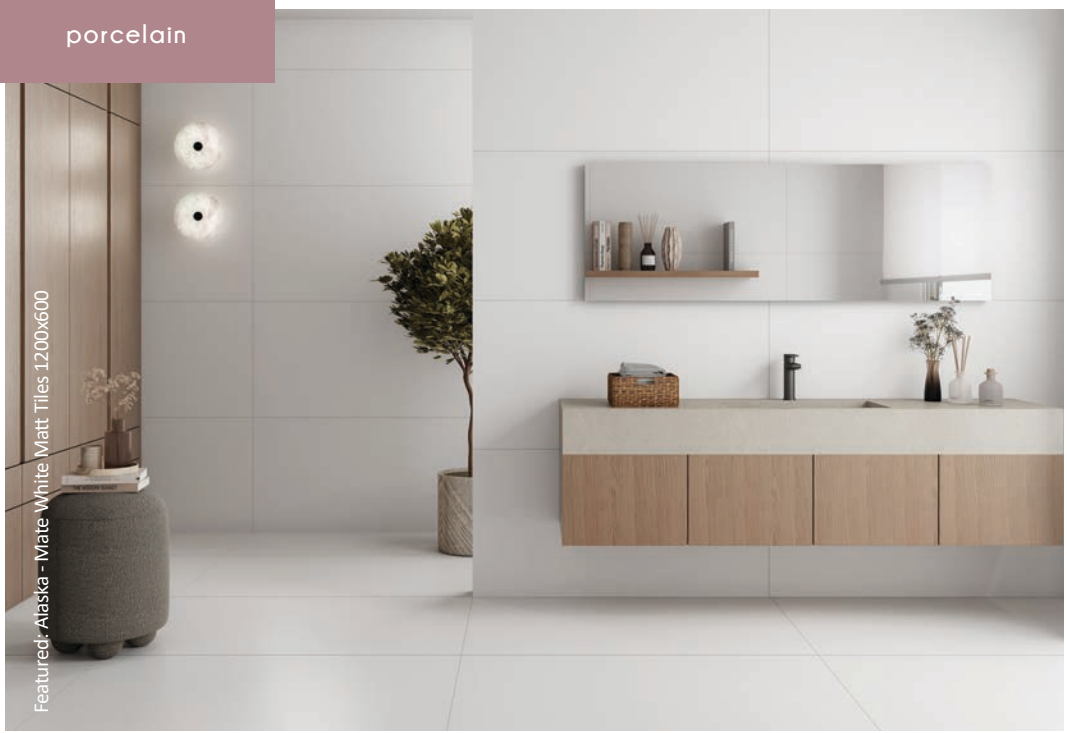

porcelain

alaska

With no better way to create a fresh, blank canvas these premium white porcelain tiles are available in both a matt and gloss finish. With 3 size options suitable for all internal floor and wall spaces, you can now create an adaptable base for your home furnishings with ease.