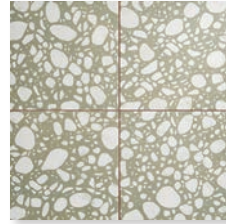

Pompeya Dark

Pompeya Oxido

Pompeya Beige

Size: 600x300x7mm

terrana

These Terrana tiles feature smooth, rounded chips of white marble with soft grey veins to provide a contemporary take on traditional terrazzo. Available in 45cm x 45cm and two neutral hues, this range has a tranquil aesthetic, perfect for generating organic style within your home interiors. Made in a durable ceramic format, these tiles feature a natural matt finish with a PTV +36 anti-slip surface. They feature scored grid lines ready for grouting to create the illusion of four separate, smaller tiles for a cosy feeling in your home.