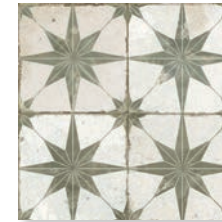

Star Sage

Size: 450x450x10.5mm